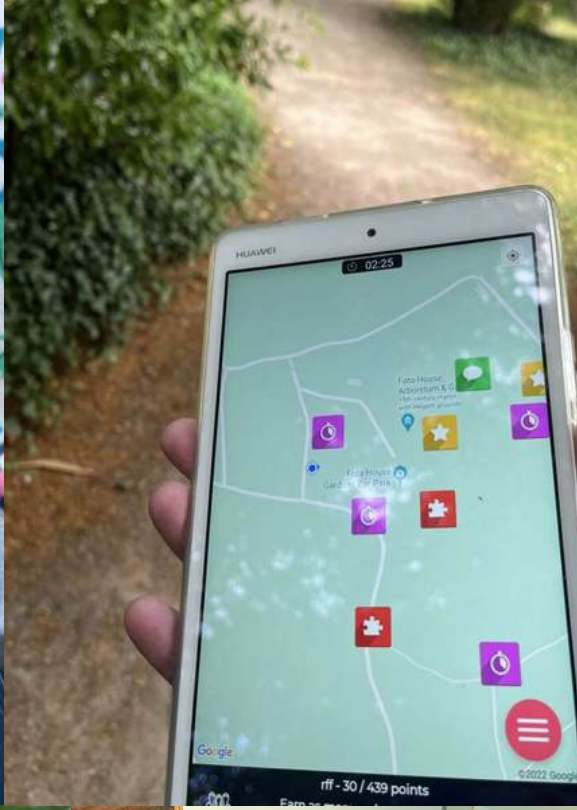

Johnson & Johnson

MSD

stryker

Gas Networks Ireland

Musgrave

mabs
Money Advice & Budgeting Service

Rialtas na hÉireann
Government of Ireland

Tirlán